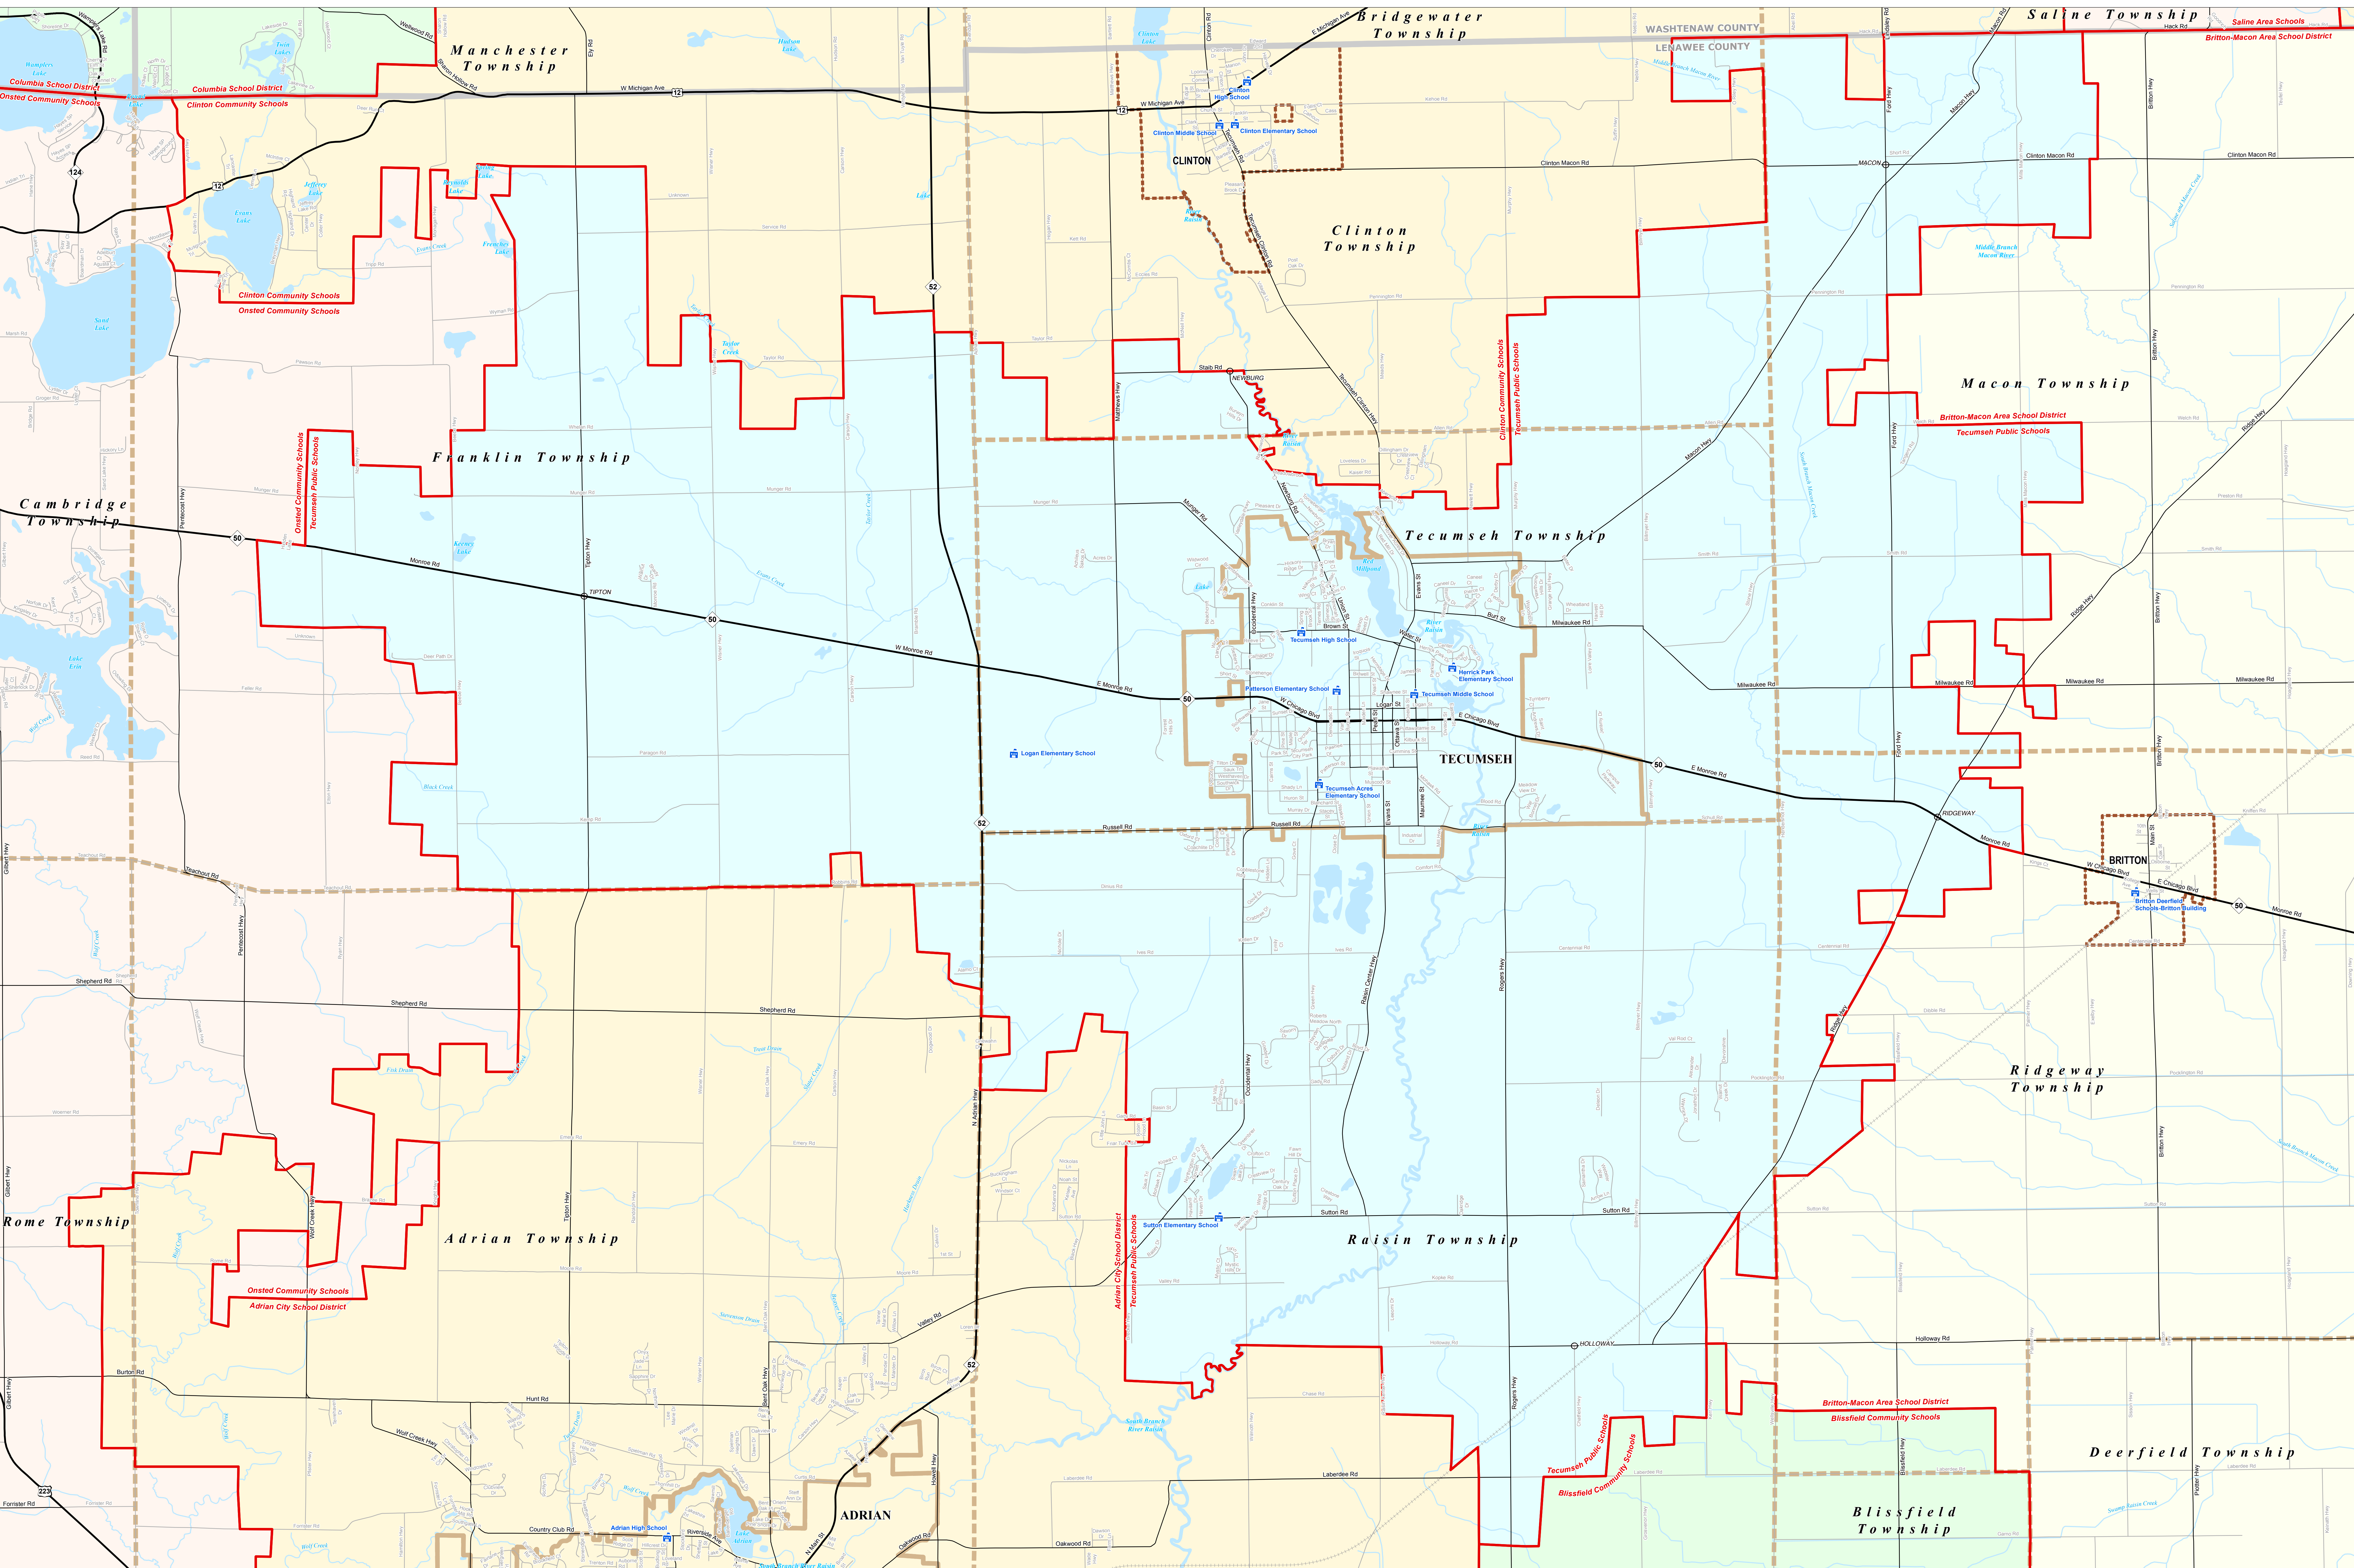

TECUMSEH PUBLIC SCHOOLS

Lenawee ISD

0 0.25 0.5 1 Miles

Legend	
School District	School
County	Water Feature
City	Railroad
Township	Freeway
Village	Highway
Census Designated Place	Primary Road
	Local Road